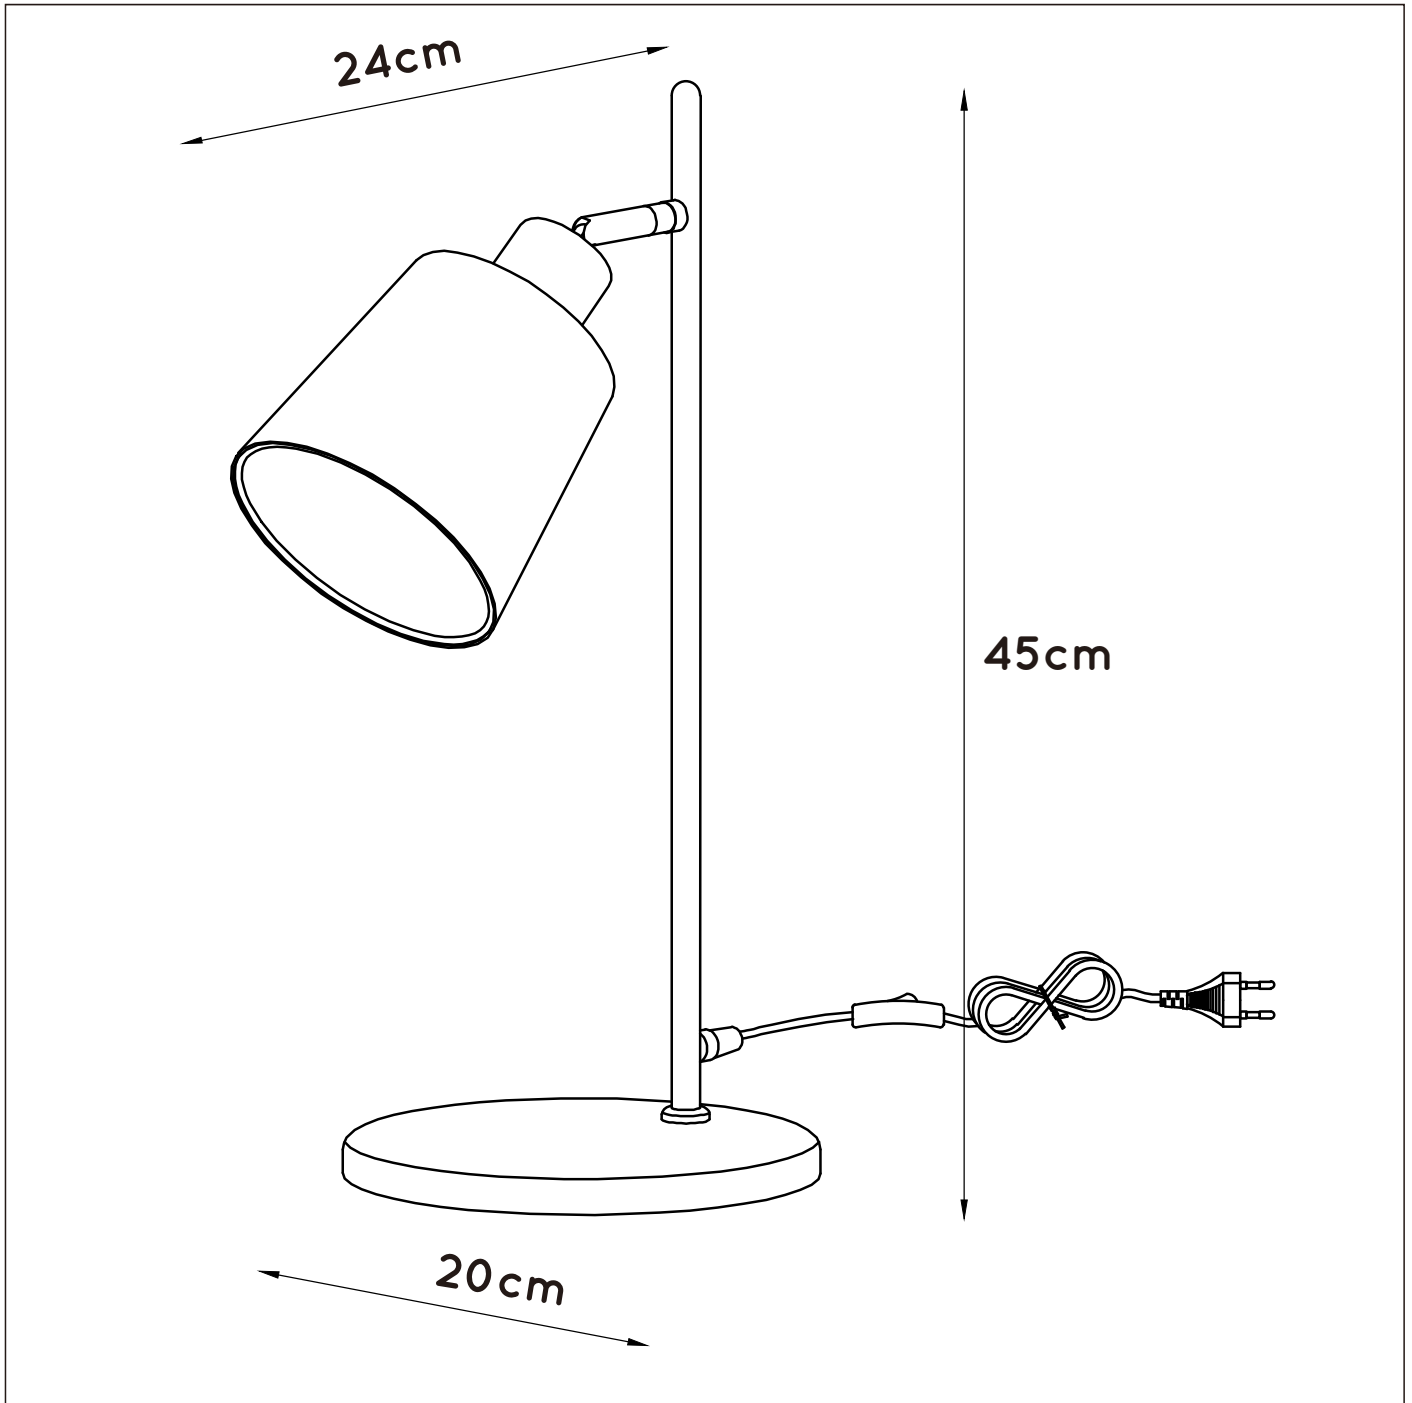

PIPPA

item number :77583/81/30

EAN code :5411212770950

item number :77583/81/31

EAN code :5411212770967

For more specifications, dimensions please visit

www.lucide.com